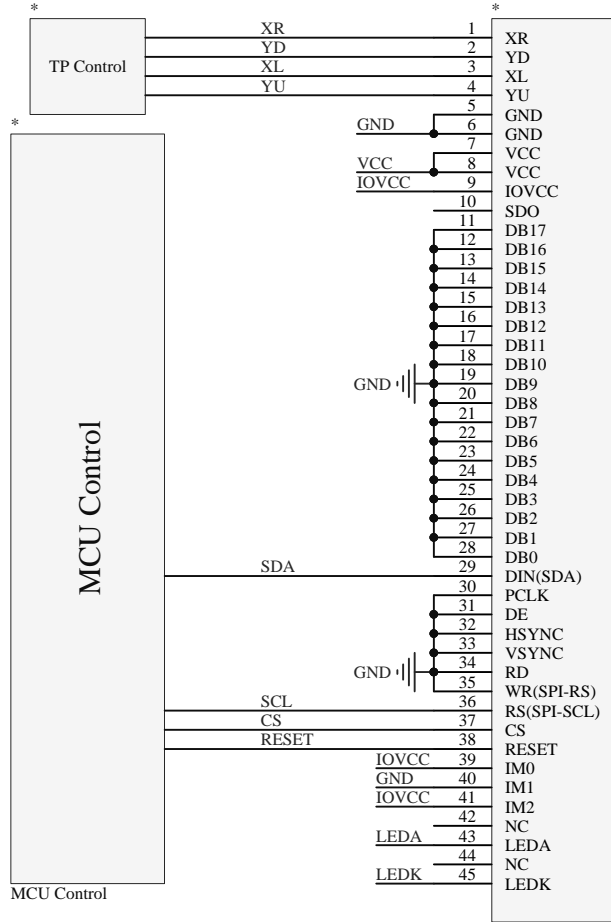

E35RK-T-XW120-CB 3 SPI

DISCLAIMER	PROPRIETARY AND CONFIDENTIAL
DO NOT SCALE OFF THIS DRAWING. All dimensions are given in good faith and believed to be correct. These drawings are for general presentation purposes only. No responsibility can be taken with any errors found by measuring off this drawing. The Focus LCDs PDF drawing should be referenced as the master file.	THE INFORMATION CONTAINED IN THIS DRAWING IS THE SOLE PROPERTY OF FOCUS DISPLAY SOLUTIONS, INC. ANY REPRODUCTION IN PART OR AS A WHOLE WITHOUT THE WRITTEN PERMISSIONS OF FOCUS DISPLAY SOLUTIONS, INC. IS PROHIBITED

Model Name: E35RK-T-XW120-CB

General Tol:	±0.3
Approvals	Date
DWN:	
CHK:	
APP:	

Drawing No.:	Scale:
Size:	Unit: mm
Page:	1/1