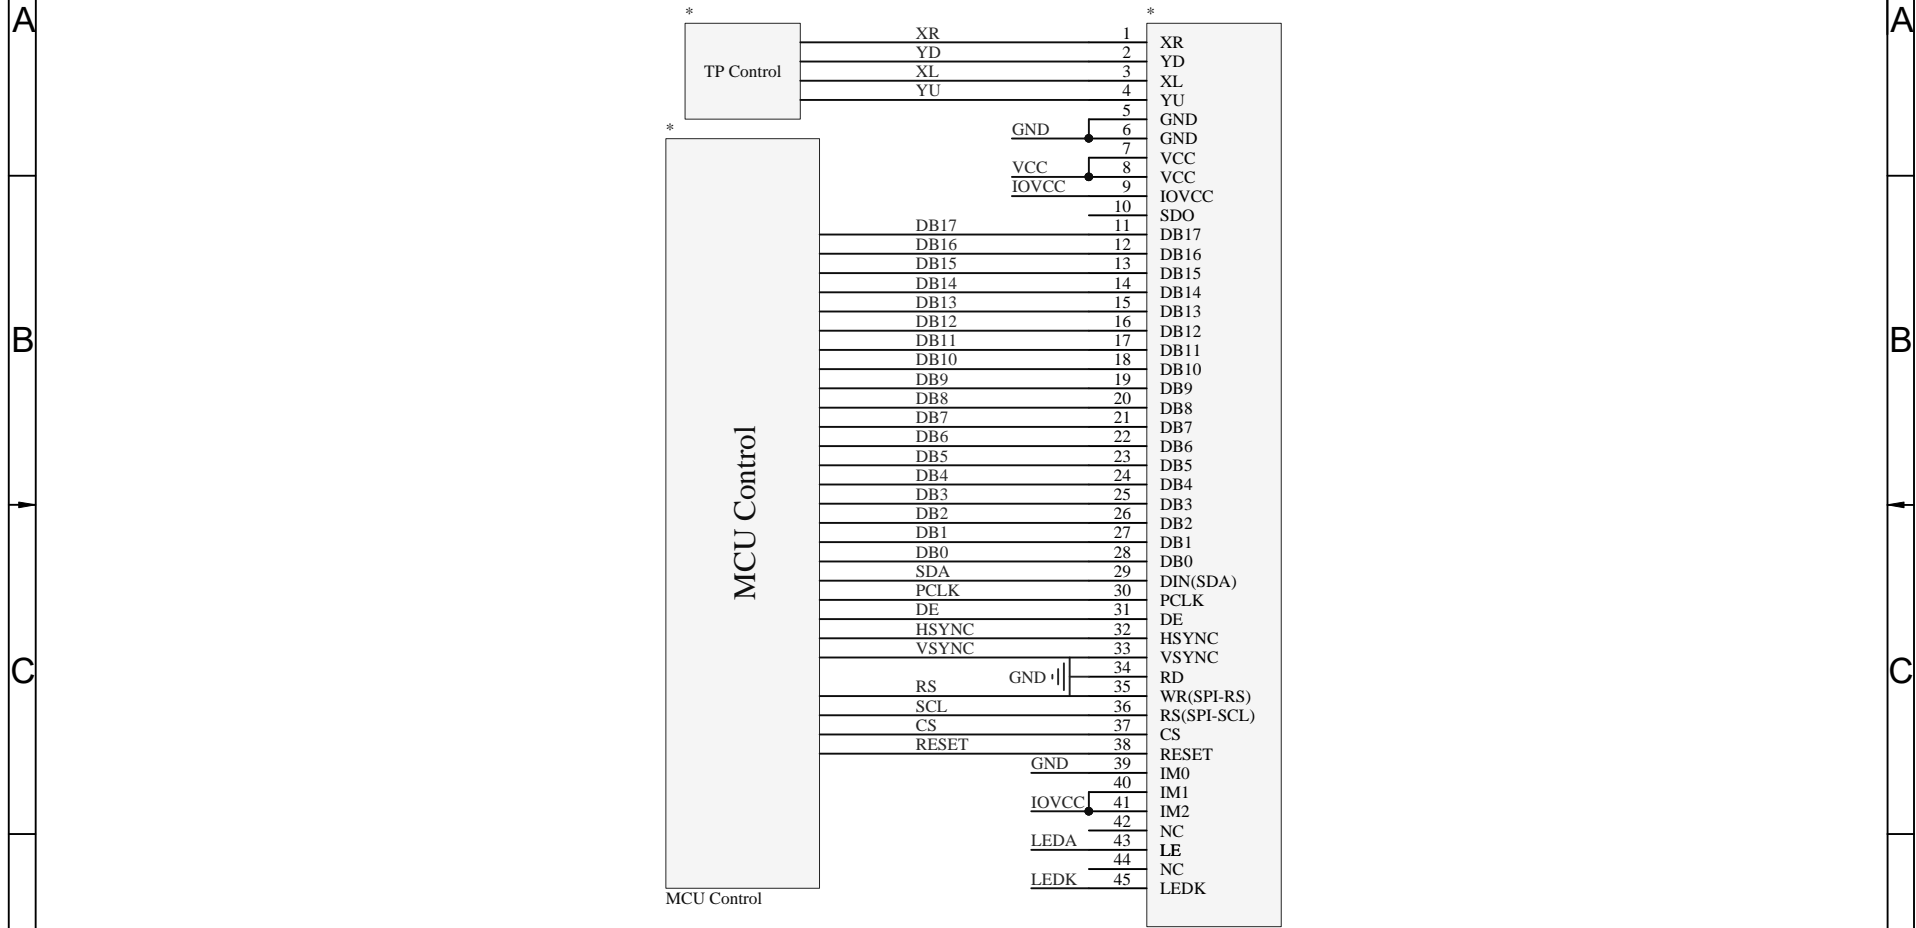

# E35RK-T-XW120-CB 4 SPI 18 BIT RGB Interface

DISCLAIMER	PROPRIETARY AND CONFIDENTIAL
DO NOT SCALE OFF THIS DRAWING. All dimensions are given in good faith and believed to be correct. These drawings are for general presentation purposes only. No responsibility can be taken with any errors found by measuring off this drawing. The Focus LCDs PDF drawing should be referenced as the master file.	THE INFORMATION CONTAINED IN THIS DRAWING IS THE SOLE PROPERTY OF FOCUS DISPLAY SOLUTIONS, INC. ANY REPRODUCTION IN PART OR AS A WHOLE WITHOUT THE WRITTEN PERMISSIONS OF FOCUS DISPLAY SOLUTIONS, INC. IS PROHIBITED

Model Name: E35RK-T-XW120-CB	
General Tol:	±0.3
Approvals	Date
DWN:	
CHK:	
APP:	

Drawing No.:		Scale:	
Size:		Unit:	Page:
		mm	1/1