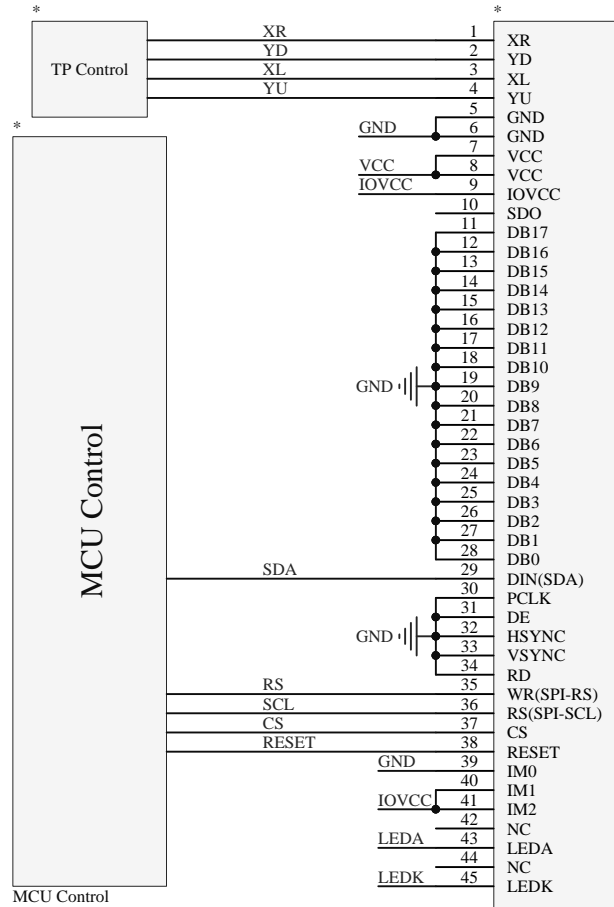

E35RK-T-XW120-CB 4 SPI

DISCLAIMER	PROPRIETARY AND CONFIDENTIAL
DO NOT SCALE OFF THIS DRAWING. All dimensions are given in good faith and believed to be correct. These drawings are for general presentation purposes only. No responsibility can be taken with any errors found by measuring off this drawing. The Focus LCDs PDF drawing should be referenced as the master file.	THE INFORMATION CONTAINED IN THIS DRAWING IS THE SOLE PROPERTY OF FOCUS DISPLAY SOLUTIONS, INC. ANY REPRODUCTION IN PART OR AS A WHOLE WITHOUT THE WRITTEN PERMISSIONS OF FOCUS DISPLAY SOLUTIONS, INC. IS PROHIBITED

Model Name: E35RK-T-XW120-CB	
General Tol:	±0.3
Approvals	Date
DWN:	
CHK:	
APP:	

Drawing No.:		Scale:	
Size:		Unit:	Page:
		mm	1/1