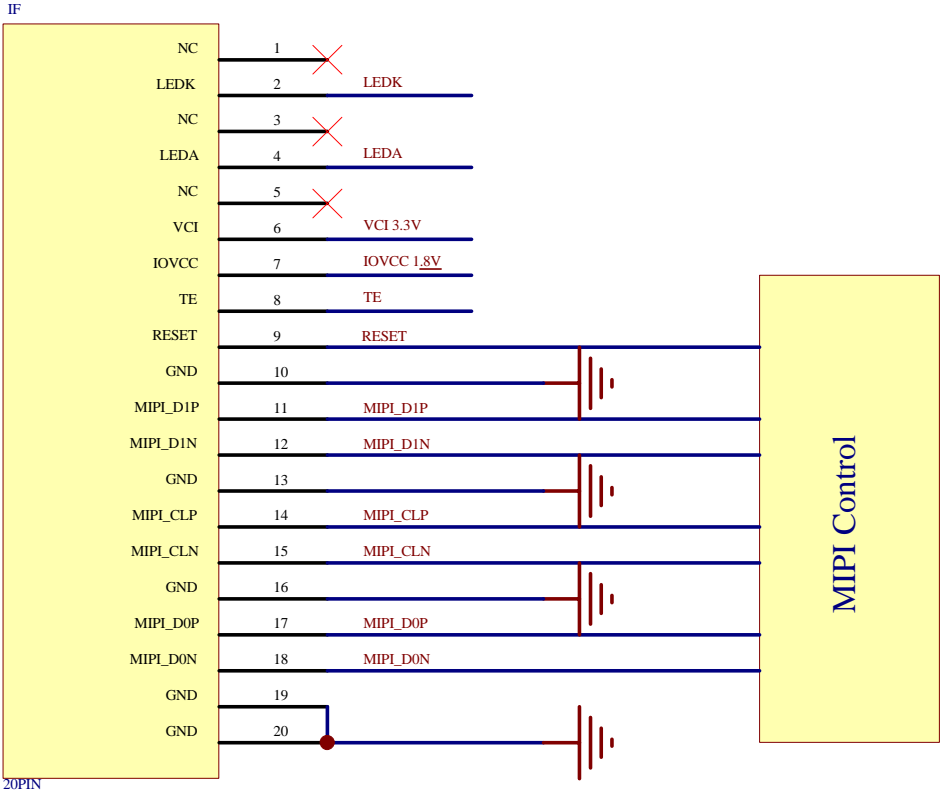

E40RE-I-MW450-CB 2 LANE MIPI

DISCLAIMER	PROPRIETARY AND CONFIDENTIAL
DO NOT SCALE OFF THIS DRAWING. All dimensions are given in good faith and believed to be correct. These drawings are for general presentation purposes only. No responsibility can be taken with any errors found by measuring off this drawing. The Focus LCDs PDF drawing should be referenced as the master file.	THE INFORMATION CONTAINED IN THIS DRAWING IS THE SOLE PROPERTY OF FOCUS DISPLAY SOLUTIONS, INC. ANY REPRODUCTION IN PART OR AS A WHOLE WITHOUT THE WRITTEN PERMISSIONS OF FOCUS DISPLAY SOLUTIONS, INC. IS PROHIBITED

Model Name: E40RE-I-MW450-CB	
General Tol:	±0.3
Approvals	Date
DWN:	
CHK:	
APP:	

Drawing No.:		Scale:	
Size:		Unit:	Page:
		mm	1/1