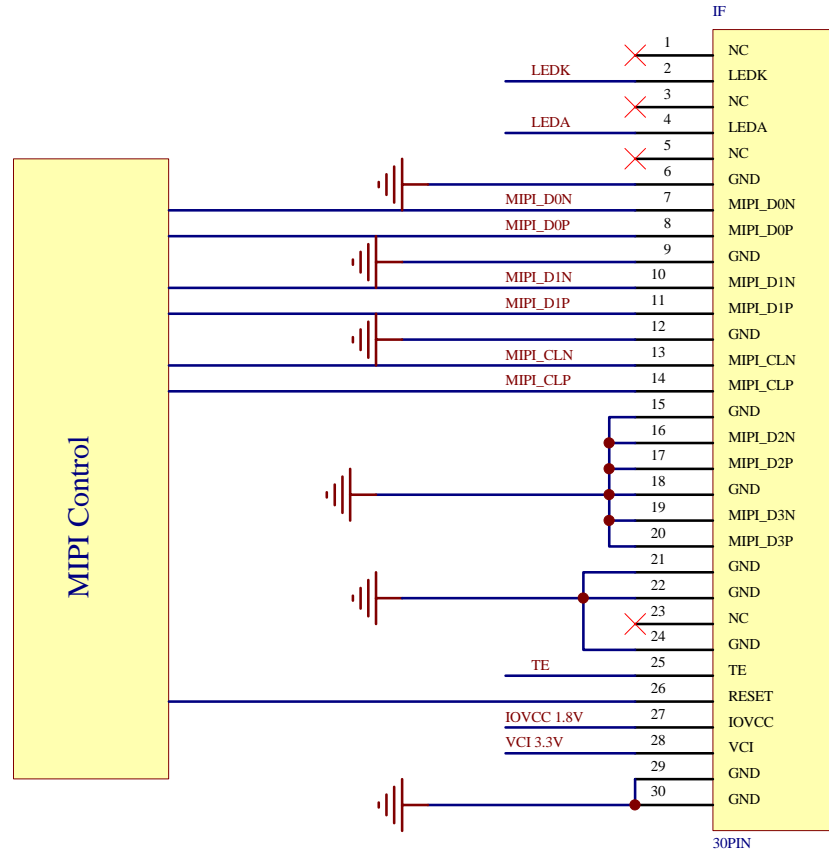

E40RG-I-MS650-CB 2 LANE MIPI

DISCLAIMER	PROPRIETARY AND CONFIDENTIAL
DO NOT SCALE OFF THIS DRAWING. All dimensions are given in good faith and believed to be correct. These drawings are for general presentation purposes only. No responsibility can be taken with any errors found by measuring off this drawing. The Focus LCDs PDF drawing should be referenced as the master file.	THE INFORMATION CONTAINED IN THIS DRAWING IS THE SOLE PROPERTY OF FOCUS DISPLAY SOLUTIONS, INC. ANY REPRODUCTION IN PART OR AS A WHOLE WITHOUT THE WRITTEN PERMISSIONS OF FOCUS DISPLAY SOLUTIONS, INC. IS PROHIBITED

Model Name: E40RG-I-MS650-CB	
General Tol:	±0.3
Approvals	Date
DWN:	
CHK:	
APP:	

Drawing No.:	Scale:
Size:	Unit: mm
Page:	1/1