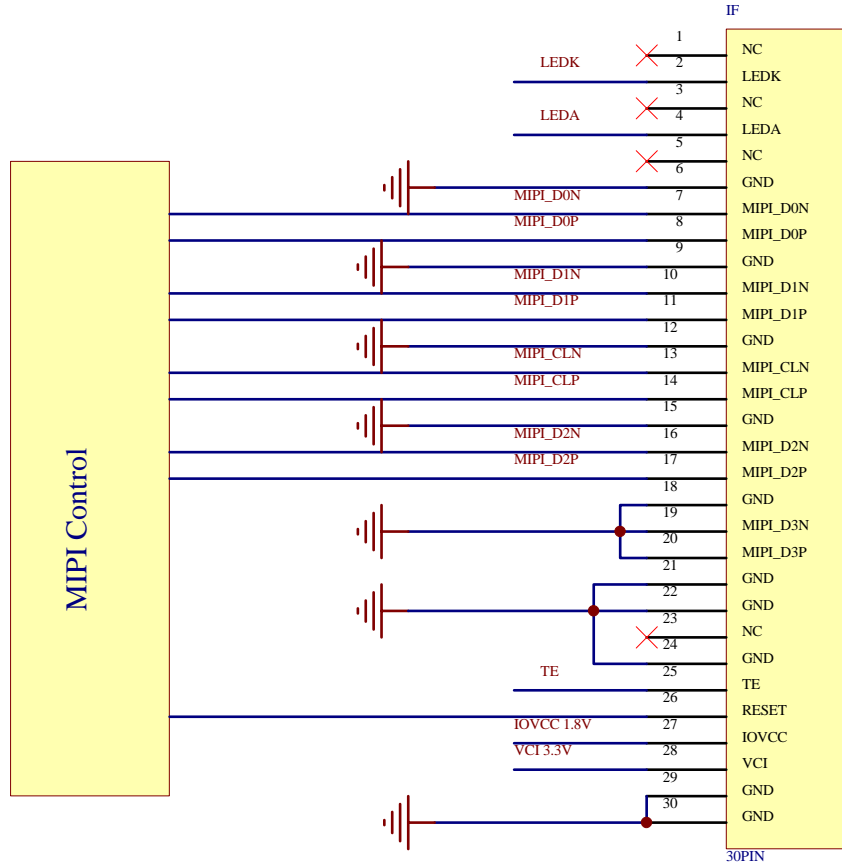

# E40RG-I-MS650-CB 3 LANE MIPI

DISCLAIMER	PROPRIETARY AND CONFIDENTIAL
DO NOT SCALE OFF THIS DRAWING. All dimensions are given in good faith and believed to be correct. These drawings are for general presentation purposes only. No responsibility can be taken with any errors found by measuring off this drawing. The Focus LCDs PDF drawing should be referenced as the master file.	THE INFORMATION CONTAINED IN THIS DRAWING IS THE SOLE PROPERTY OF FOCUS DISPLAY SOLUTIONS, INC. ANY REPRODUCTION IN PART OR AS A WHOLE WITHOUT THE WRITTEN PERMISSIONS OF FOCUS DISPLAY SOLUTIONS, INC. IS PROHIBITED

Model Name: E40RG-I-MS650-CB	
General Tol:	±0.3
Approvals	Date
DWN:	
CHK:	
APP:	

Drawing No.:	Scale:
Size:	Unit: mm
	Page: 1/1