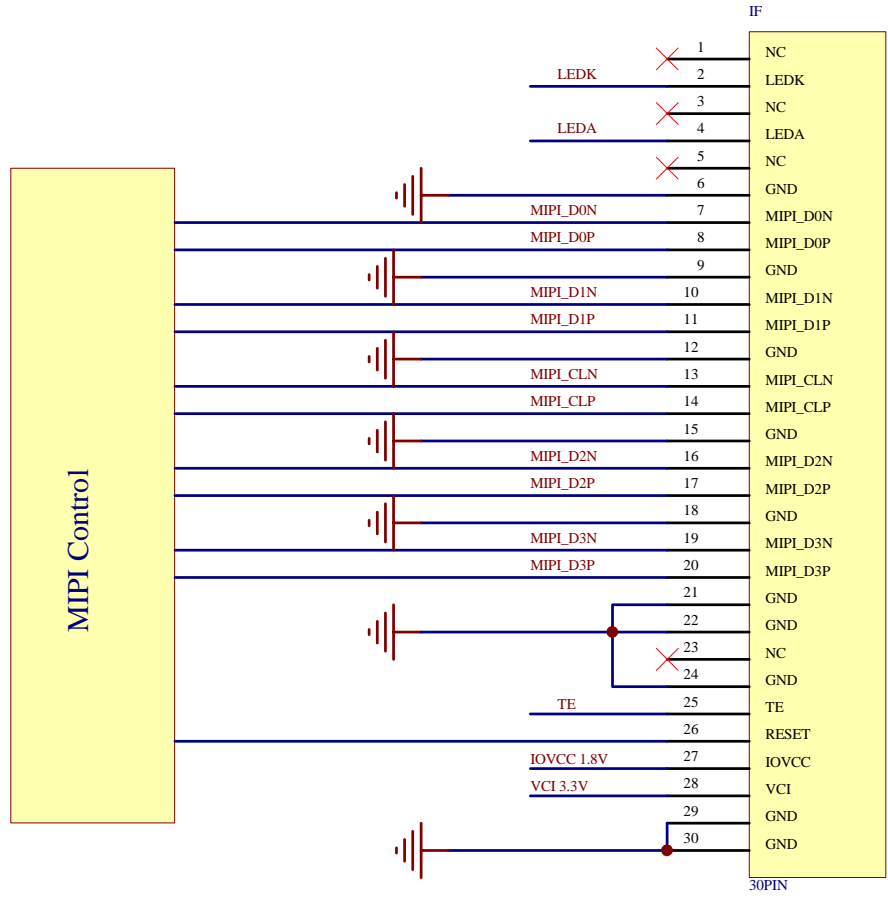

E40RG-I-MS650-CB 4 LANE MIPI

DISCLAIMER DO NOT SCALE OFF THIS DRAWING. All dimensions are given in good faith and believed to be correct. These drawings are for general presentation purposes only. No responsibility can be taken with any errors found by measuring off this drawing. The Focus LCDs PDF drawing should be referenced as the master file.	PROPRIETARY AND CONFIDENTIAL THE INFORMATION CONTAINED IN THIS DRAWING IS THE SOLE PROPERTY OF FOCUS DISPLAY SOLUTIONS, INC. ANY REPRODUCTION IN PART OR AS A WHOLE WITHOUT THE WRITTEN PERMISSIONS OF FOCUS DISPLAY SOLUTIONS, INC. IS PROHIBITED
---	--

Model Name: E40RG-I-MS650-CB	
General Tol:	±0.3
Approvals	Date
DWN:	
CHK:	
APP:	

FOCUS LCDs LCDs MADE SIMPLE®		Drawing No.:	Scale:
		Size:	Unit: mm