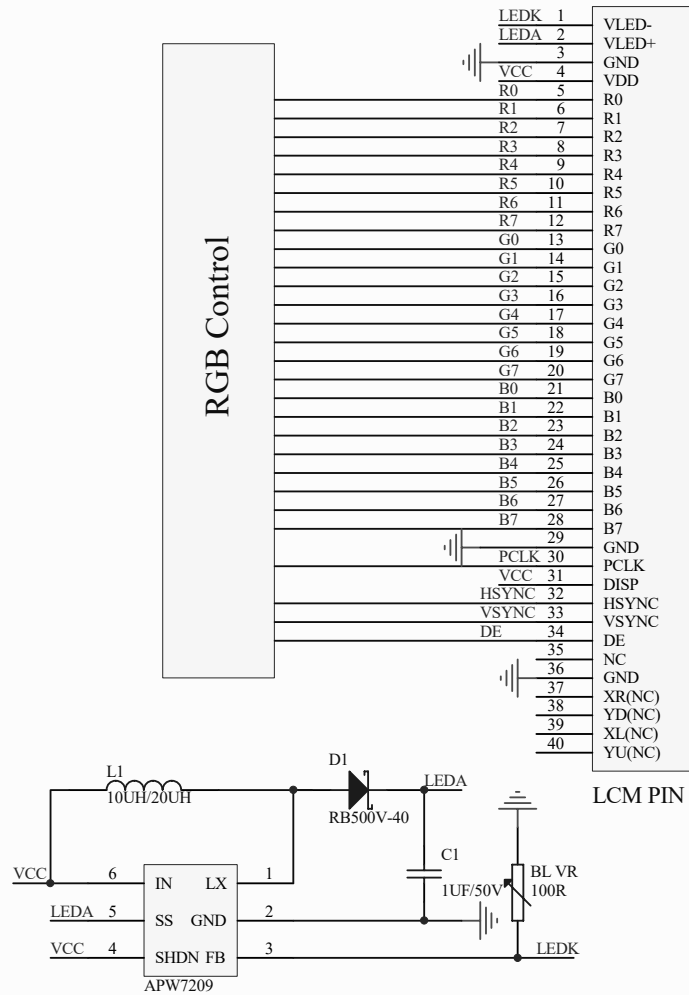

E43RA-FW430-C 24-BIT RGB Interface

NOTE: 1.Interface: 24BIT RGB

2.VCC=3.3V

PROPRIETARY AND CONFIDENTIAL
 THE INFORMATION CONTAINED IN THIS DRAWING IS THE SOLE PROPERTY OF FOCUS DISPLAY SOLUTIONS, INC. ANY REPRODUCTION IN PART OR AS A WHOLE WITHOUT THE WRITTEN PERMISSIONS OF FOCUS DISPLAY SOLUTIONS, INC. IS PROHIBITED

Model Name: E43RA-FW430-C

General Tol: ± 0.2

Approvals: _____ Date: _____

DWN: _____

CHK: _____

APP: _____

Drawing No.: _____

Scale: _____

Size: _____

Unit: mm

Page: 1/1