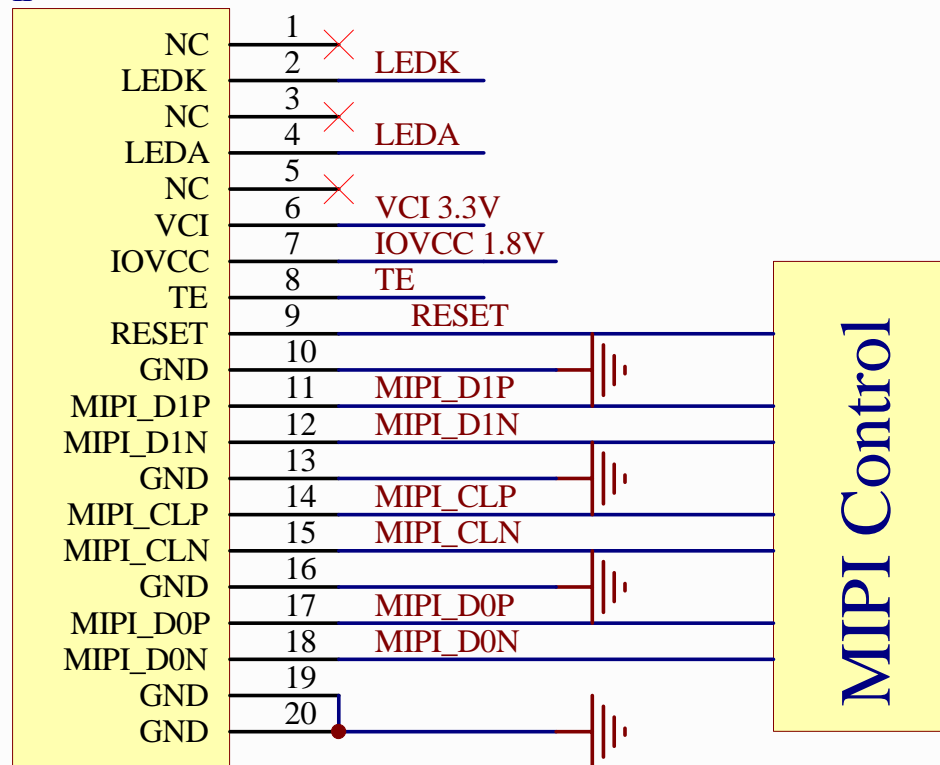

E43RB1-FW405-C 2 Lane MIPI Interface

IF

20PIN

PROPRIETARY AND CONFIDENTIAL
 THE INFORMATION CONTAINED IN THIS DRAWING IS THE SOLE PROPERTY OF FOCUS DISPLAY SOLUTIONS, INC. ANY REPRODUCTION IN PART OR AS A WHOLE WITHOUT THE WRITTEN PERMISSIONS OF FOCUS DISPLAY SOLUTIONS, INC. IS PROHIBITED

Model Name: E43RB1-FW405-C

General Tol: ± 0.2	
Approvals	Date
DWN:	
CHK:	
APP:	

Drawing No.:		Scale:	
Size:		Unit: mm	Page: 1/1