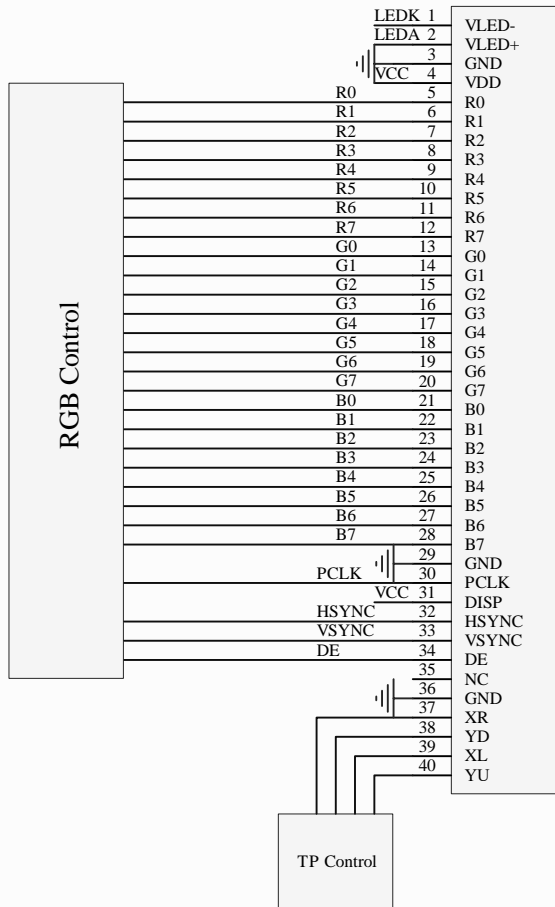

E43RG63248LW2M220-N

24BIT RGB Interface

PROPRIETARY AND CONFIDENTIAL

THE INFORMATION CONTAINED IN THIS DRAWING IS THE SOLE PROPERTY OF FOCUS DISPLAY SOLUTIONS, INC. ANY REPRODUCTION IN PART OR AS A WHOLE WITHOUT THE WRITTEN PERMISSIONS OF FOCUS DISPLAY SOLUTIONS, INC. IS PROHIBITED

Model Name: E43RG63248LW2M220-N	
General Tol:	± 0.2
Approvals	Date
DWN:	
CHK:	
APP:	

Drawing No.:		Scale:	
Size:		Unit: mm	Page: 1/1