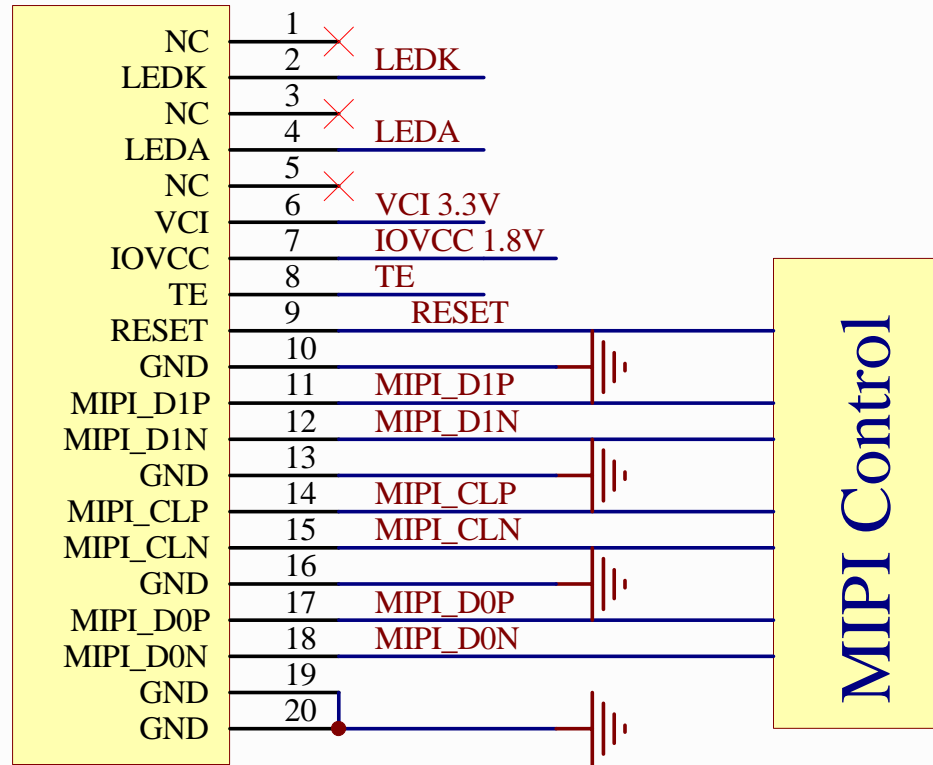

E50RA-I-MW490-C 2 Lane MIPI Interface

IF

20PIN

MIPI Control

PROPRIETARY AND CONFIDENTIAL
 THE INFORMATION CONTAINED IN THIS DRAWING IS THE SOLE PROPERTY OF FOCUS DISPLAY SOLUTIONS, INC. ANY REPRODUCTION IN PART OR AS A WHOLE WITHOUT THE WRITTEN PERMISSIONS OF FOCUS DISPLAY SOLUTIONS, INC. IS PROHIBITED

Model Name: E50RA-I-MW490-C	
General Tol:	± 0.2
Approvals	Date
DWN:	
CHK:	
APP:	

Drawing No.:		Scale:	
Size:		Unit: mm	Page: 1/1