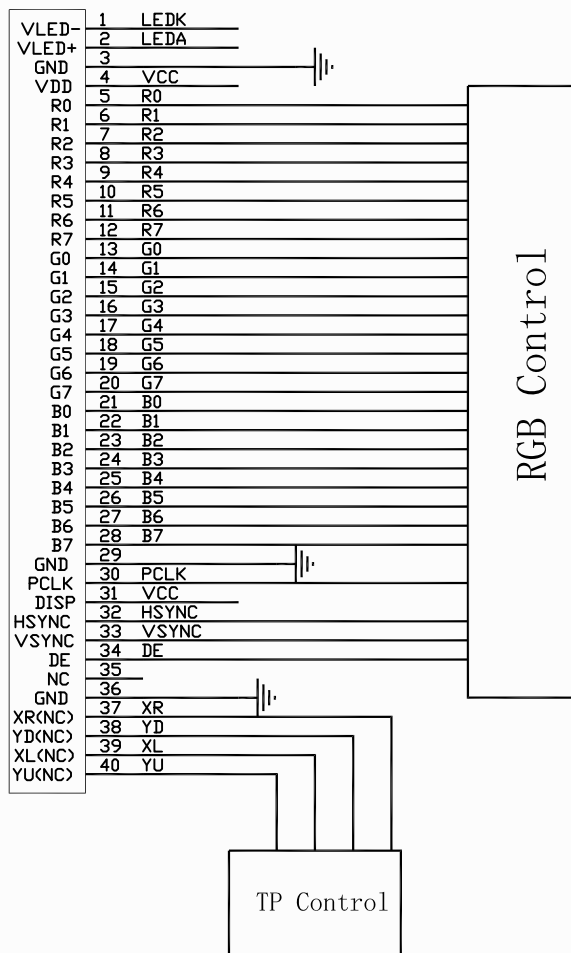

E50RB-FW280-R 24BIT RGB Interface

NOTE:

1. Interface: 24BIT RGB
2. VCC=3.3V

PROPRIETARY AND CONFIDENTIAL
 THE INFORMATION CONTAINED IN THIS DRAWING IS THE SOLE PROPERTY OF FOCUS DISPLAY SOLUTIONS, INC. ANY REPRODUCTION IN PART OR AS A WHOLE WITHOUT THE WRITTEN PERMISSIONS OF FOCUS DISPLAY SOLUTIONS, INC. IS PROHIBITED

Model Name: E50RB-FW280-R	
General Tol:	± 0.2
Approvals	Date
DWN:	
CHK:	
APP:	

Drawing No.:		Scale:	
Size:		Unit: mm	Page: 1/1