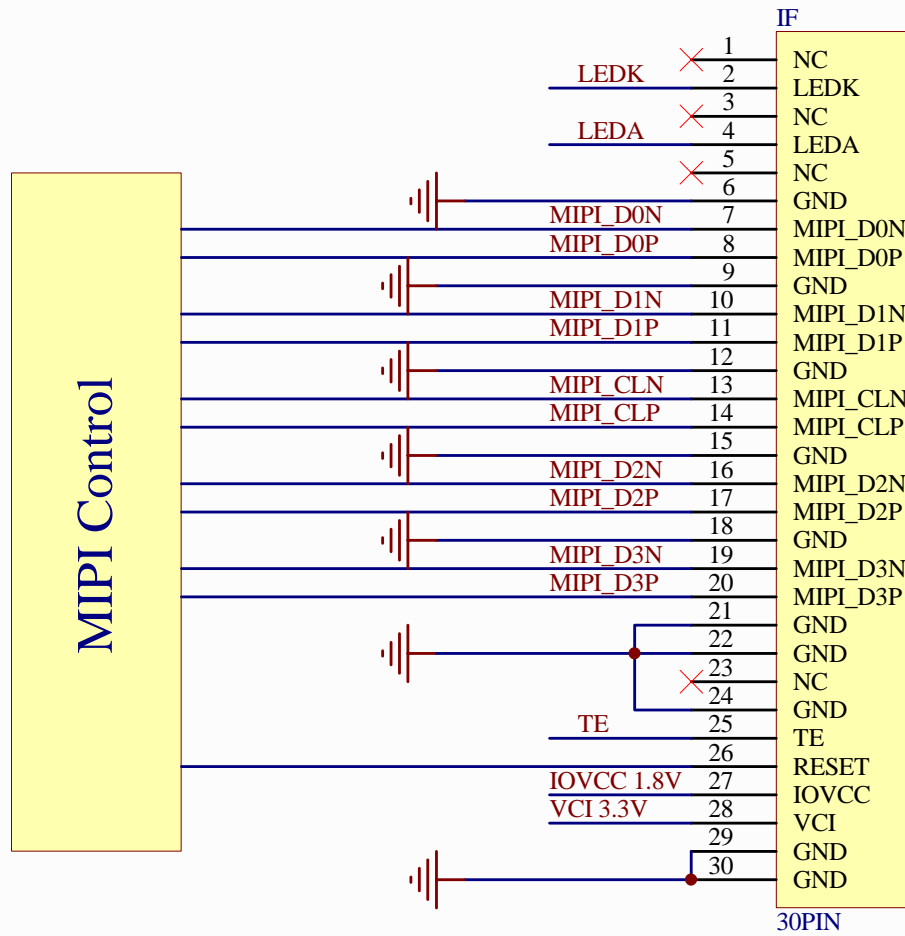

E50RD-I-MW420-C 4 Lane MIPI Interface

PROPRIETARY AND CONFIDENTIAL THE INFORMATION CONTAINED IN THIS DRAWING IS THE SOLE PROPERTY OF FOCUS DISPLAY SOLUTIONS, INC. ANY REPRODUCTION IN PART OR AS A WHOLE WITHOUT THE WRITTEN PERMISSIONS OF FOCUS DISPLAY SOLUTIONS, INC. IS PROHIBITED	Model Name: E50RD-I-MW420-C		 FOCUS LCDs LCDs MADE SIMPLE®		
	General Tol: ± 0.2				
	Approvals	Date	Drawing No.:		Scale:
	DWN:		Size:	 Unit: mm Page: 1/1	
	CHK:		APP:		