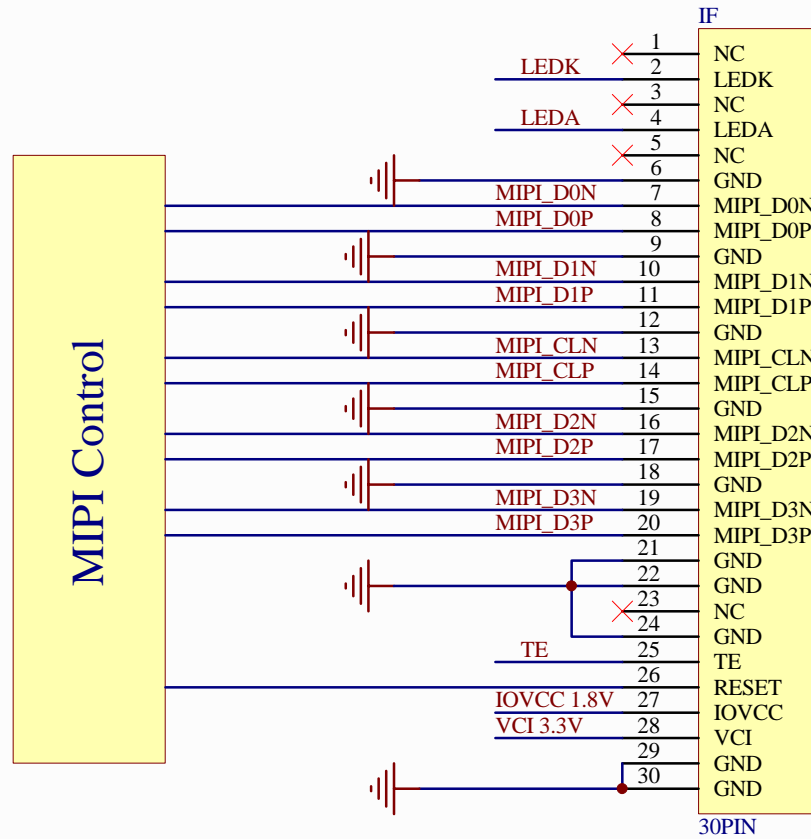

# E60RA-I-MW480-C 4 Lane MIPI Interface

**PROPRIETARY AND CONFIDENTIAL**  
 THE INFORMATION CONTAINED IN THIS DRAWING IS THE SOLE PROPERTY OF FOCUS DISPLAY SOLUTIONS, INC. ANY REPRODUCTION IN PART OR AS A WHOLE WITHOUT THE WRITTEN PERMISSIONS OF FOCUS DISPLAY SOLUTIONS, INC. IS PROHIBITED

Model Name: E60RA-I-MW480-C	
General Tol:	± 0.2
Approvals	Date
DWN:	
CHK:	
APP:	

 <b>FOCUS LCDs</b> LCDs MADE SIMPLE®		Drawing No.:		Scale:	
		Size:		Unit: mm	Page: 1/1