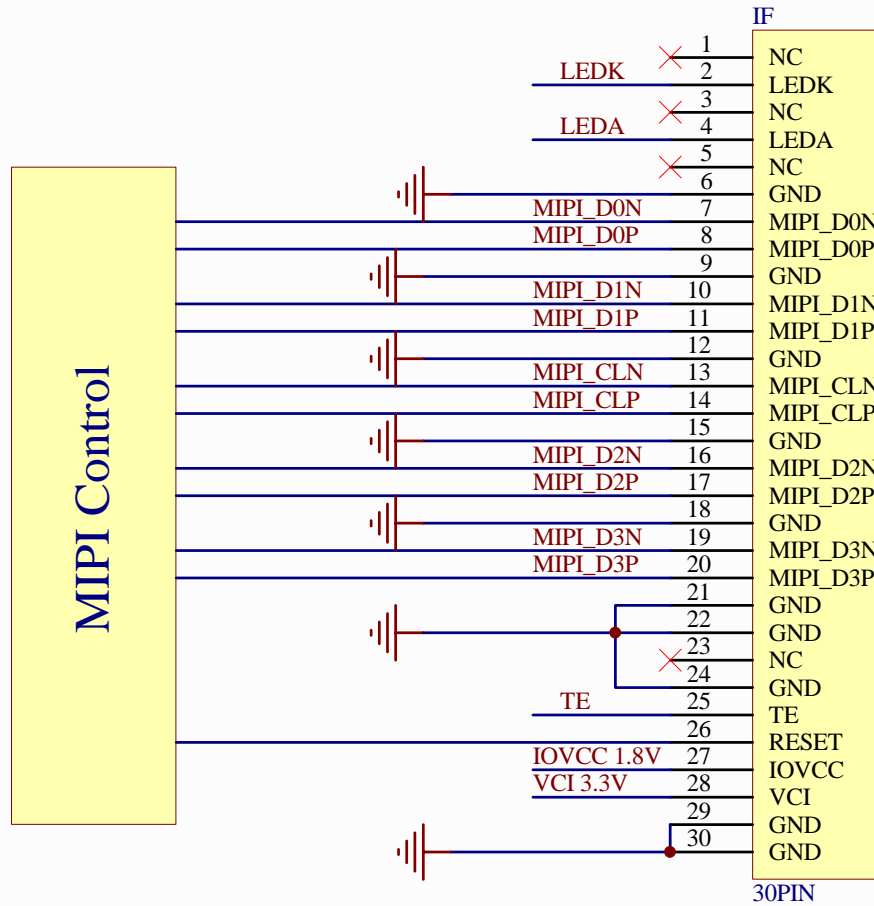

# E60RA-I-MW560-N 4 Lane MIPI Interface

**PROPRIETARY AND CONFIDENTIAL**  
 THE INFORMATION CONTAINED IN THIS DRAWING IS THE SOLE PROPERTY OF FOCUS DISPLAY SOLUTIONS, INC. ANY REPRODUCTION IN PART OR AS A WHOLE WITHOUT THE WRITTEN PERMISSIONS OF FOCUS DISPLAY SOLUTIONS, INC. IS PROHIBITED

Model Name: E60RA-I-MW560-N	
General Tol:	± 0.2
Approvals	Date
DWN:	
CHK:	
APP:	

**FOCUS LCDs**  
LCDs MADE SIMPLE®

Drawing No.:		Scale:	
Size:		Unit: mm	Page: 1/1