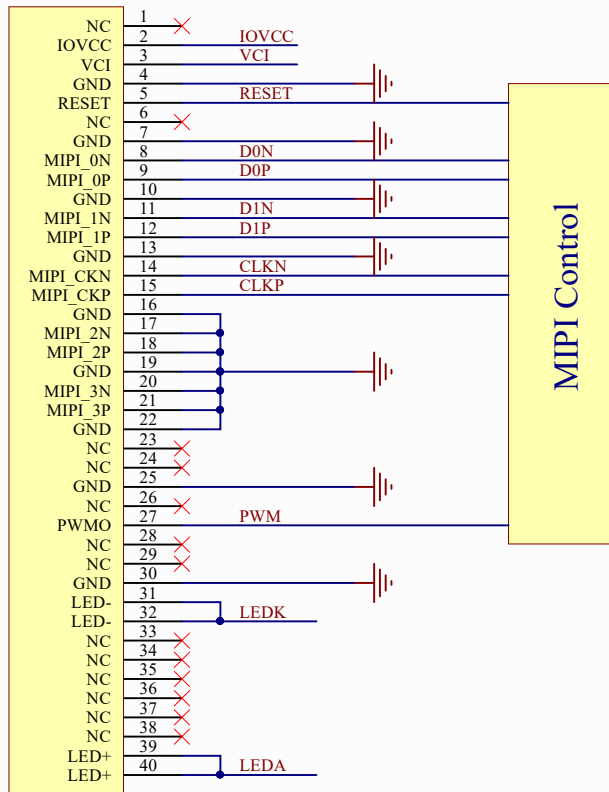

E80RA-I-MS400-C

2 Lane MIPI Interface

PROPRIETARY AND CONFIDENTIAL

THE INFORMATION CONTAINED IN THIS DRAWING IS THE SOLE PROPERTY OF FOCUS DISPLAY SOLUTIONS, INC. ANY REPRODUCTION IN PART OR AS A WHOLE WITHOUT THE WRITTEN PERMISSIONS OF FOCUS DISPLAY SOLUTIONS, INC. IS PROHIBITED

Model Name: E80RA-I-MS400-C	
General Tol:	± 0.2
Approvals	Date
DWN:	
CHK:	
APP:	

Drawing No.:	Scale:
Size:	Unit: mm
Page: 1/1	