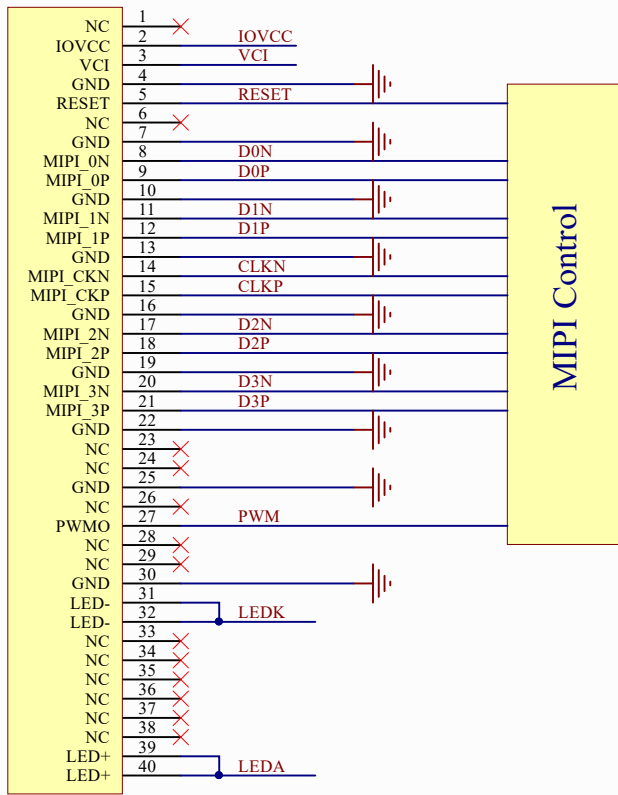

E80RA-I-MS400-C

4 Lane MIPI Interface

PROPRIETARY AND CONFIDENTIAL

THE INFORMATION CONTAINED IN THIS DRAWING IS THE SOLE PROPERTY OF FOCUS DISPLAY SOLUTIONS, INC. ANY REPRODUCTION IN PART OR AS A WHOLE WITHOUT THE WRITTEN PERMISSIONS OF FOCUS DISPLAY SOLUTIONS, INC. IS PROHIBITED

Model Name: E80RA-I-MS400-C	
General Tol:	± 0.2
Approvals	Date
DWN:	
CHK:	
APP:	

FOCUS LCDs
LCDs MADE SIMPLE®

Drawing No.:		Scale:	
Size:		Unit: mm	Page: 1/1